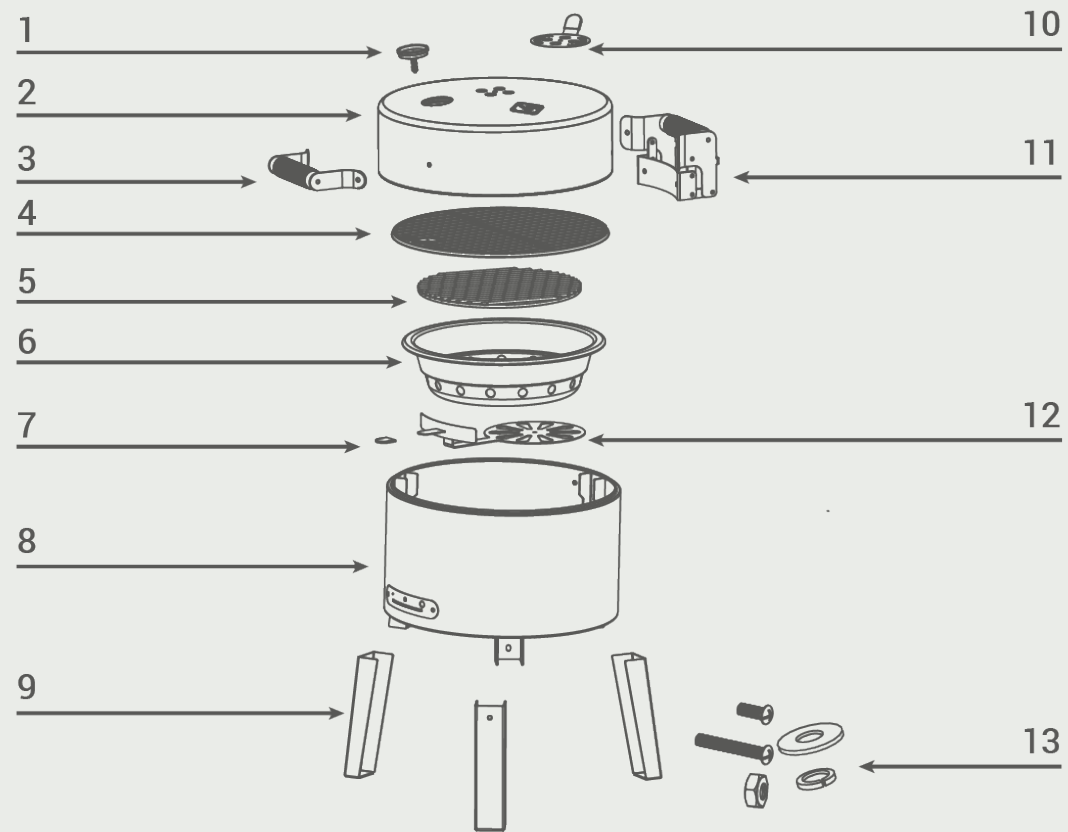

Passione in Cucina

Tonello